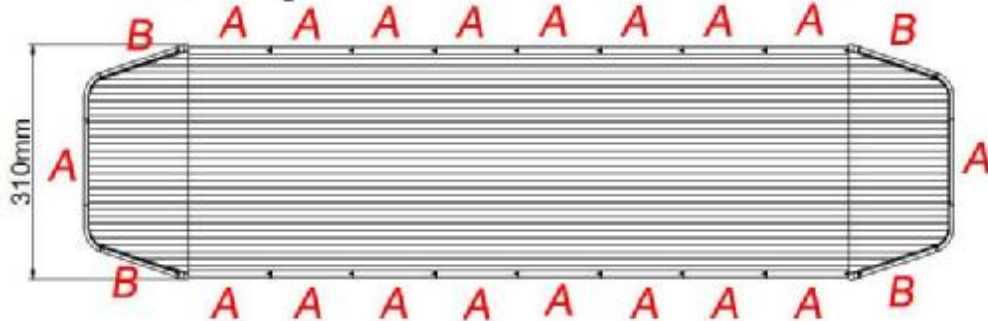

TBD330000 SERIES GEN III 3W LED LIGHT BAR

TBD335121-colored lens,inbuilt 100W speaker,

TBD335122-clear lens, inbuilt 100W speaker,

TBD335123-colored lens, without speaker,

TBD335124-clear lens, without speaker,

- Light head A: 3pcs GEN III 3W LED
- Light head B: 6pcs GEN III 3W LED
- Inbuilt or without speaker is available.
- Color / length / flash pattern can be customerized.