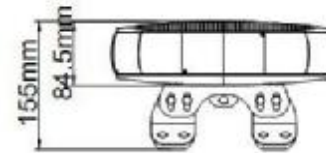

TBD330000 SERIES GEN III 3W LED LIGHT BAR

TBD335121-colored lens,inbuilt 100W speaker,

TBD335122-clear lens, inbuilt 100W speaker,

TBD335123-colored lens, without speaker,

TBD335124-clear lens, without speaker,

- Light head A: 3pcs GEN III 3W LED
- Light head B: 6pcs GEN III 3W LED
- Inbuilt or without speaker is available.
- Color / length / flash pattern can be customerized.