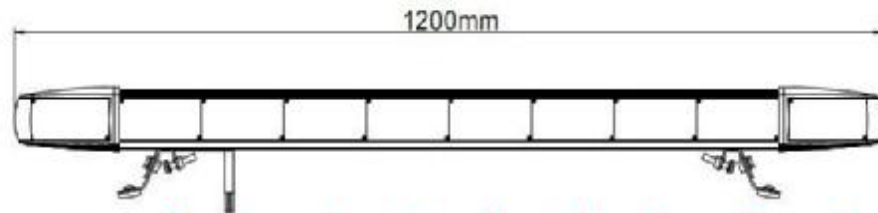

TBD330000 SERIES GEN III 3W LED LIGHT BAR

TBD335121-colored lens,inbuilt 100W speaker,

TBD335122-clear lens, inbuilt 100W speaker,

TBD335123-colored lens, without speaker,

TBD335124-clear lens, without speaker,

- Light head A: 3pcs GEN III 3W LED
- Light head B: 6pcs GEN III 3W LED
- Inbuilt or without speaker is available.
- Color / length / flash pattern can be customerized.