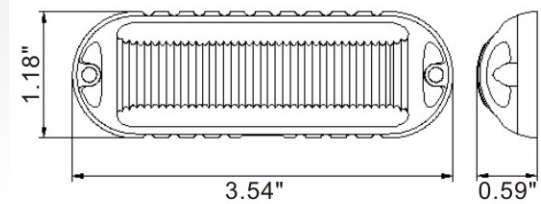

Led Lighthouse LTE1725

Features :

- 4pcs high power 3W led as light source, high warning effect.
- Color options with red, blue ,amber and white are available.
- Great resistance from scratching or cracking, waterproof grade up to IP67.
- 18 flashing patterns, synchronous work can be realized when 2 more lights connected.
- Ability to integrate visually into today's different vehicles or motorcycles application.
- Flashing pattern memorize function.

Technical Specifications :

Light Characteristics	LED Power	4PCS 3W LED
	LED Lifespan	50000H
	Flash settings	2-4HZ
	Lens	TIR
Electrical Characteristics	Voltage	DC 10-30V
	Max Power	12W
Physical Characteristics	Color Option	Red,Blue,Amber,White
	Ambient temperature	-40 -+75°C
	Waterproof	IP67
	Pattern Memory	YES