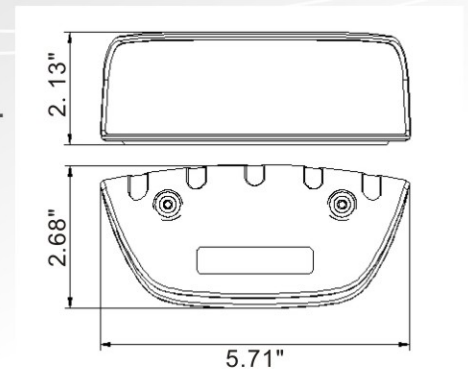

## Motorcycle Front Light LTE1705

### Features :

- 5pcs GENIII 3W led in each headlight as light source, high light intensity.
- Wide lens angle design maximizes optic output effect.
- Adopted high transparency polycarbonate material, can resist heavy impact and color fade.
- Color options with red, blue, amber and white are available.
- Flashing pattern memorize function.

### Technical Specifications :

<b>Light Characteristics</b>	LED Power	5PCS 3W LED
	LED Lifespan	50000H
	Flash settings	2-4HZ
	Lens	TIR
<b>Electrical Characteristics</b>	Voltage	DC 10-30V
	Max Power	15W
<b>Physical Characteristics</b>	Color Option	Red,Blue,Amber,White
	Ambient temperature	-40 -+75°C
	Waterproof	IP66
	Pattern Memory	YES